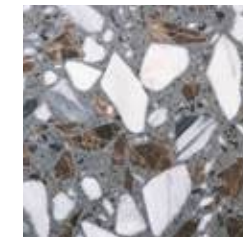

Bogda Peak
Available in Tile Size only

Applications

Floors, Facades, Wall Cladding, Countertops

Stocked Finish

Honed

Sizes

Tile	Slab
23.6" x 23.6" 600 x 600mm	72" x 48.5" 1830 x 1230mm

Thickness

Tile	Slab
0.47" 12mm	0.79" 20mm

NOTE: There is no MOQ for stocked materials.
However, crating charges apply for less than pallet orders:

Tile	Slab
$250 Crating Fee	$450 Crating Fee