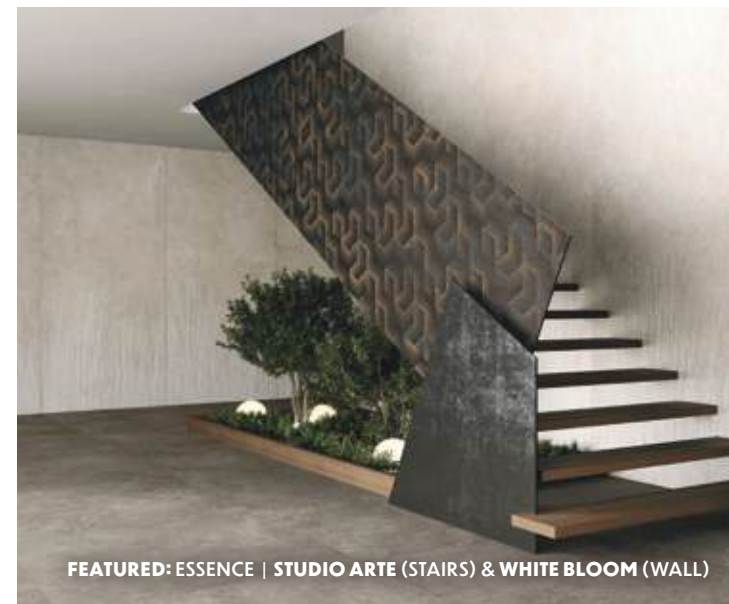

 **Produced & Stocked In The USA**
3 - 4 week lead time

FEATURED: ESSENCE | WHITE BLOOM & WOODLAND (L-R)

Colors

White Bloom

Woodland

Studio Arte

Slab Size

48" x 110"