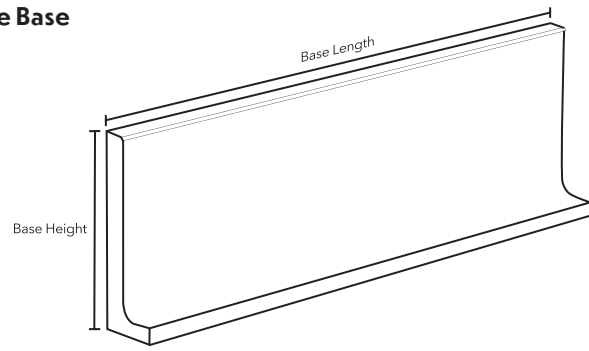

Base

Flat Base

Cove Base

Stair Treads

Flat Tread

Tread and Riser

Custom sizes are available for stair treads per OSHA standards.

Base Size Standard Dimensions		
	Flat Base	Cove Base
Height Options:	3" Minimum to 9" Maximum	4" minimum to 9" maximum
Length Options:	12" minimum to 48" maximum	
Top Edge Options:	Chamfer or Radius (Polished to match surface finish)	N/A
Cove Radius:	N/A	3/4"
Minimum Thickness for Flat Base & Cove Base		
Standard Collection Epoxy	3/8"	
Standard Collection Cement	3/4"	
Designer Collection Epoxy/Cement	3/4"	

Stair Treads Sizes	
Flat Tread Sizes	
Epoxy Thickness:	1/2", 3/4", or 1"
Cement Thickness:	1", 1 1/4", or 1 1/2"
Length:	36" Minimum to 72" Maximum
Depth:	12" Minimum to 14" Maximum
Nosing Options:	1/8" or 3/8" Radius
Tread & Riser Sizes	
Thickness:	1" Minimum
Length:	36" Minimum to 72" Maximum
Depth:	12" Minimum to 14" Maximum
Riser Height:	6" Minimum to 7 1/2" Maximum
Nosing Options:	1/8" or 3/8" Radius