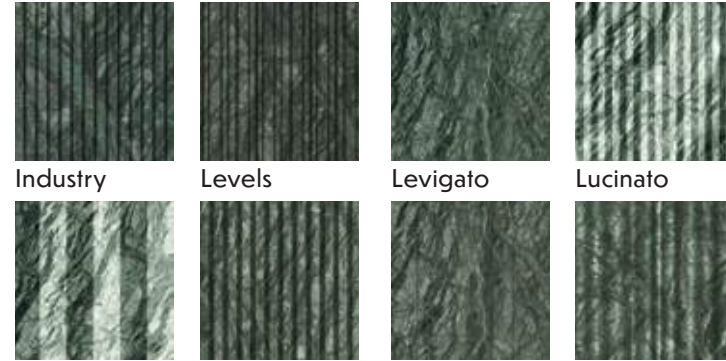

10 - 12 week lead time

Color

Verde Maya

Textures

Industry

Levels

Levigato

Lucinato