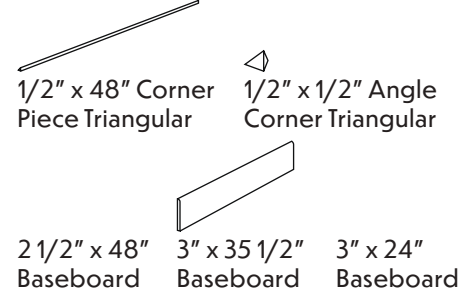

*V4 shade variation

Sizes

Decor Sizes

Mosaic Sizes

Corner Piece & Baseboard Sizes

Step Piece Sizes

Inlay Sizes

FEATURED: DUOMO | ZENOBIA 35 1/2" x 35 1/2" & 24" x 24"