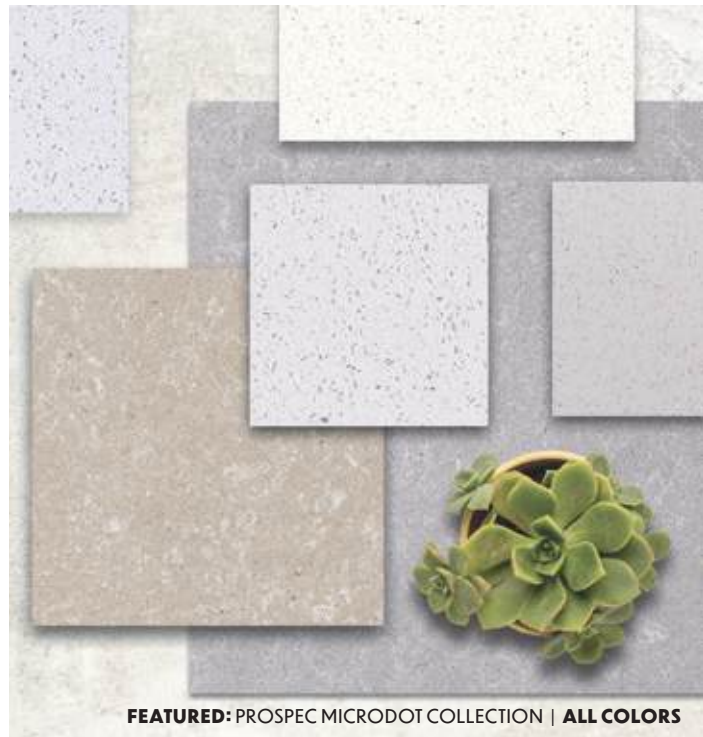

ProSpec Microdot Collection

MOQ: Tile (1 Pallet) | Slab (3 Slabs)
5 Colors | 4 Sizes | 6 Finishes | 12 - 14 week lead time

**NEW
COLLECTION**

FEATURED: PROSPEC MICRODOT COLLECTION | **ALL COLORS**

Colors

Sizes	
Tile	Slab
11.8" x 11.8" 300 x 300mm	72" x 48.5" 1830 x 1230mm
23.6" x 11.8" 600 x 300mm	
23.6" x 23.6" 600 x 600mm	
Thickness	
Tile	Slab
0.47" 12mm	0.47" 12mm
0.79" 20mm	0.79" 20mm
	1.18" 30mm
Finishes	
Honed	Polished
Aged	Satin*
Bush-Hammered*	Sandy*
MOQs	
Tile	Slab
1 Pallet 300 SF	3pcs

Applications

Floors, Facades, Wall Cladding, Countertops

*For 0.79" thickness and up

NOTE: Due to variances in quarried materials, final terrazzo color may differ slightly from this sample.