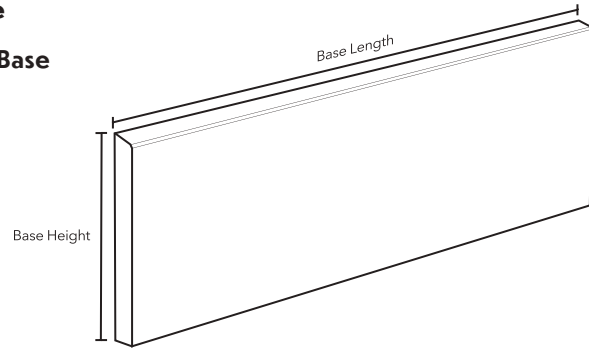

Base

Flat Base