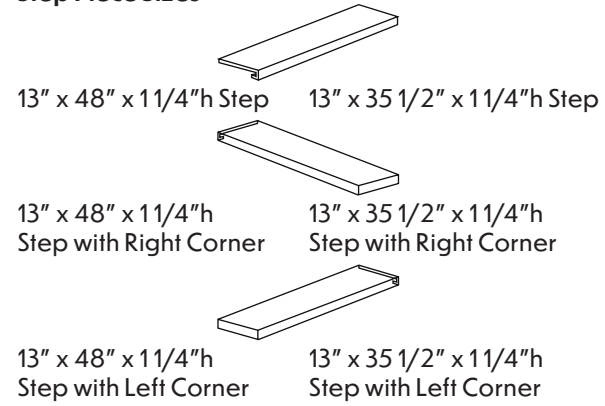

*V4 shade variation

Sizes

Decor Sizes

Mosaic Sizes

Corner Piece & Baseboard Sizes

Step Piece Sizes

Inlay Sizes

FEATURED: DUOMO | ZENOBIA 35 1/2" x 35 1/2" & 24" x 24"