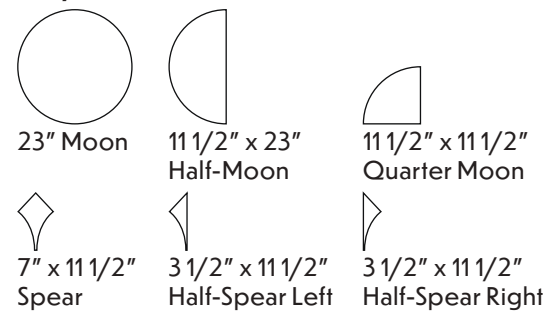

*V4 shade variation

Sizes

Decor Sizes

Mosaic Sizes

Corner Piece & Baseboard Sizes

Step Piece Sizes

Inlay Sizes

FEATURED: DUOMO | ZENOBIA 35 1/2" x 35 1/2" & 24" x 24"