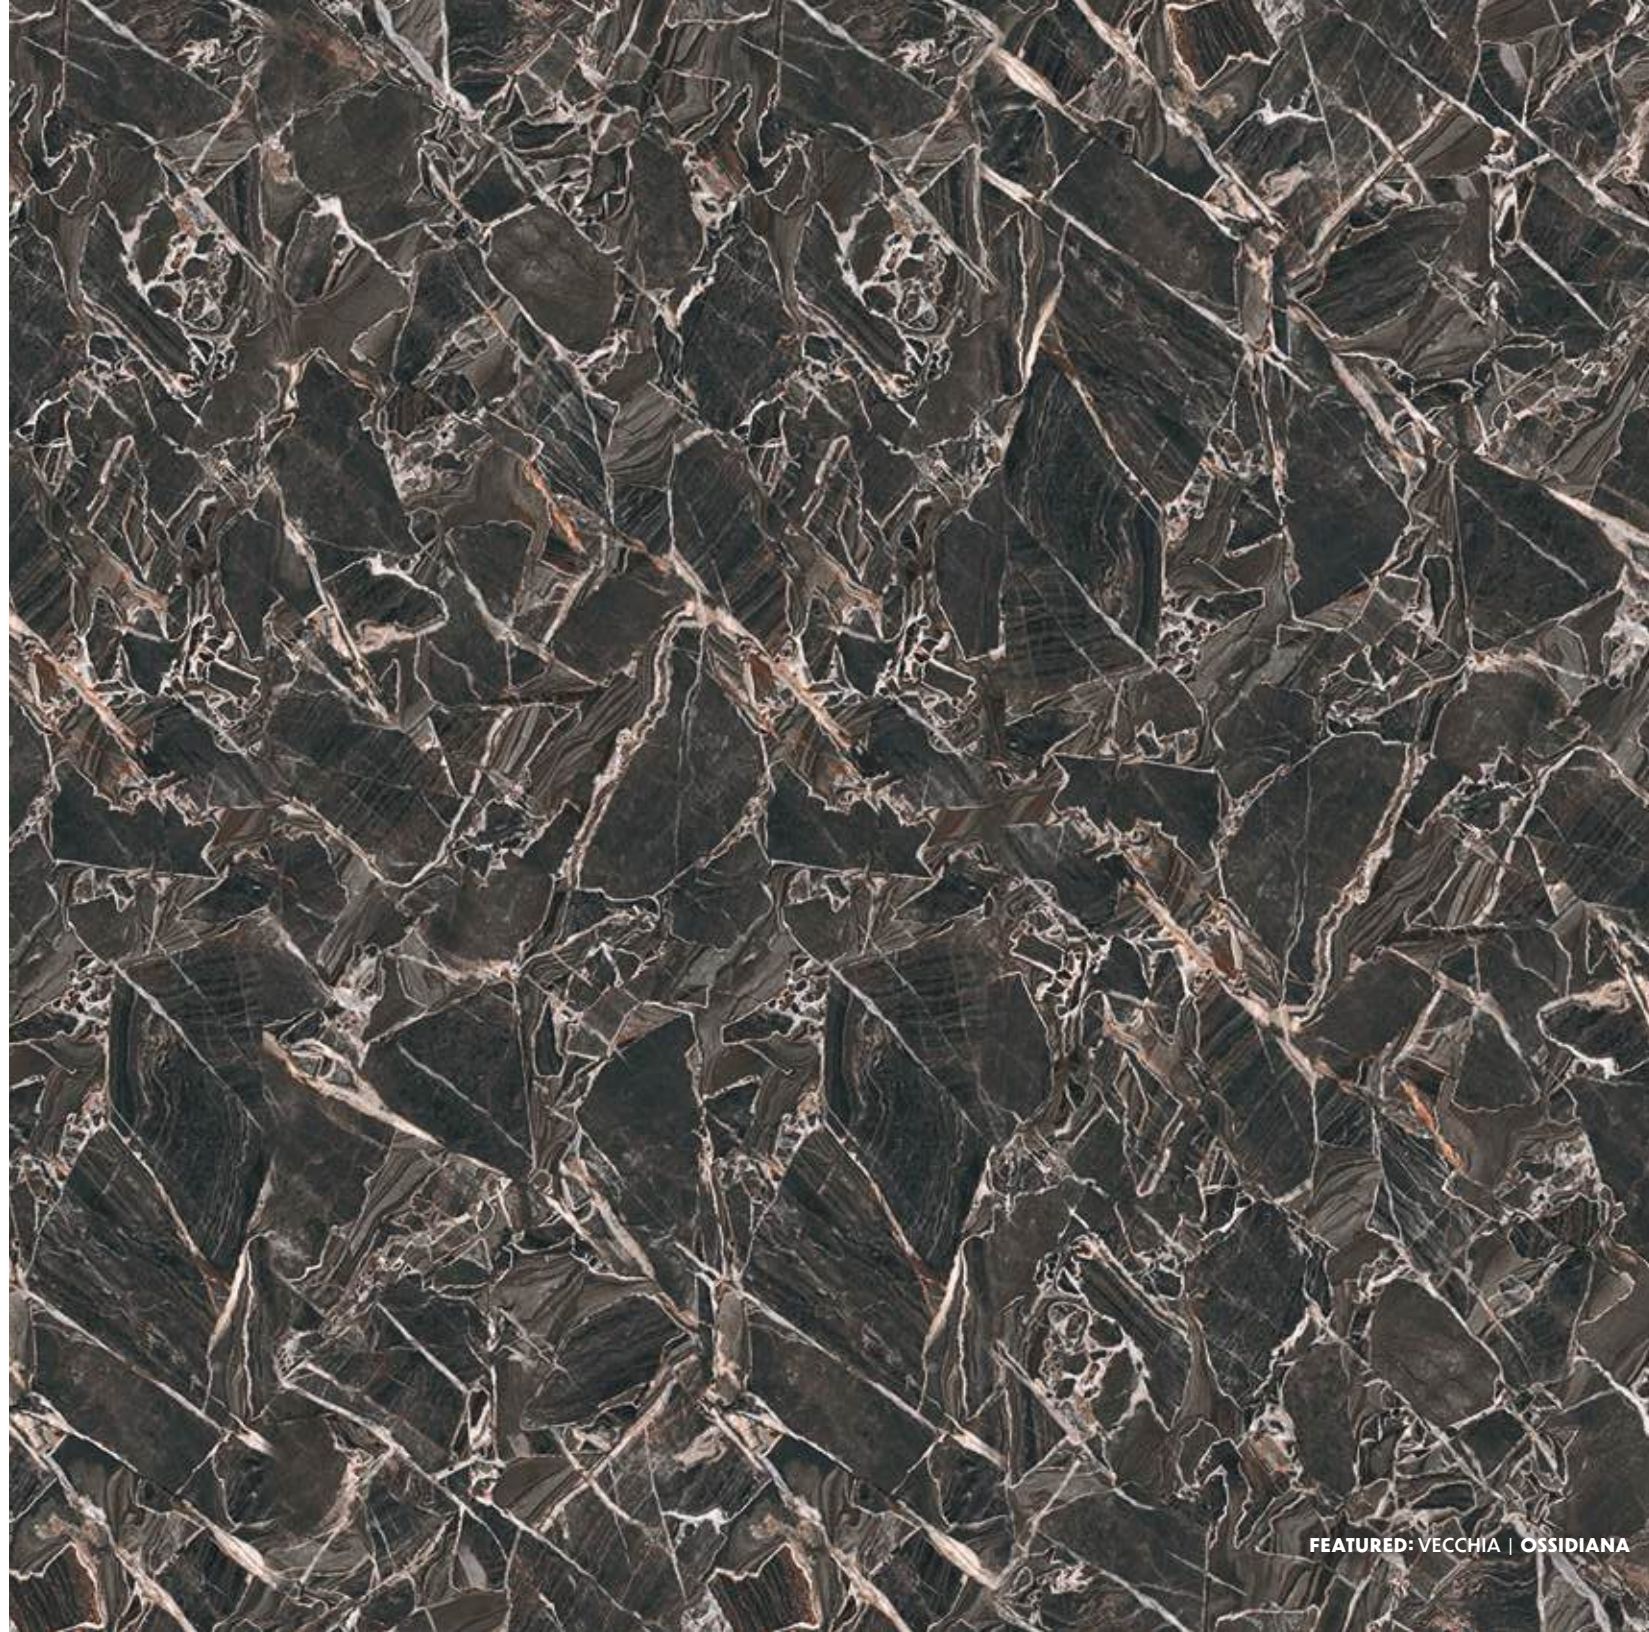

FEATURED: VECCHIA | OSSIDIANA