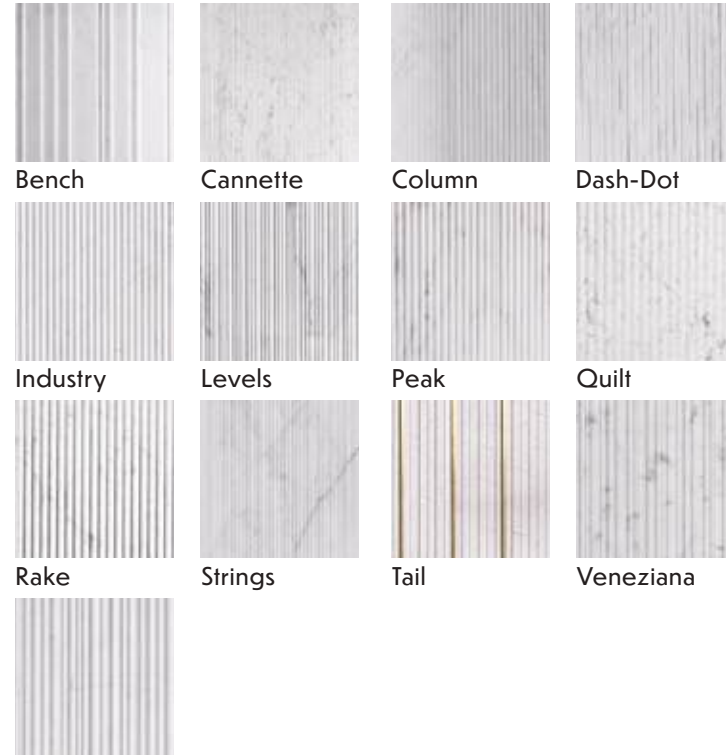

Textures

Wave

Sizes