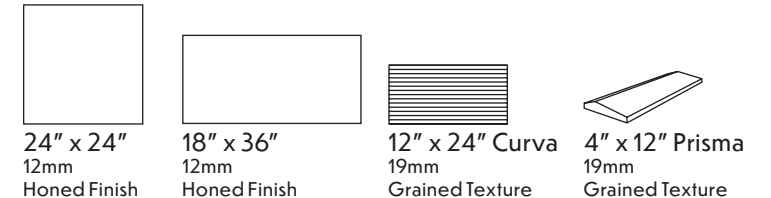

Color

Serene Ivory

Sizes

12" x 24" 4" x 12" Fluto
12mm 18mm
Honed Finish Grained Texture

Additional Formats

24" x 24" 18" x 36" 12" x 24" Curva 4" x 12" Prisma
12mm 12mm 19mm 19mm
Honed Finish Honed Finish Grained Texture Grained Texture