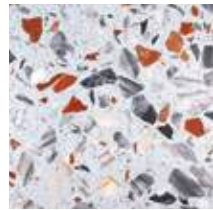

Tile	Slab
\$250 Crating Fee	\$450 Crating Fee

ProSpec Collection

MOQ: Tile (1 Pallet) | Slab (3 Slabs)
32 Colors | 4 Sizes | 6 Finishes

12 - 14 week lead time

FEATURED: PROSPEC COLLECTION | EIGER PEAK

Colors