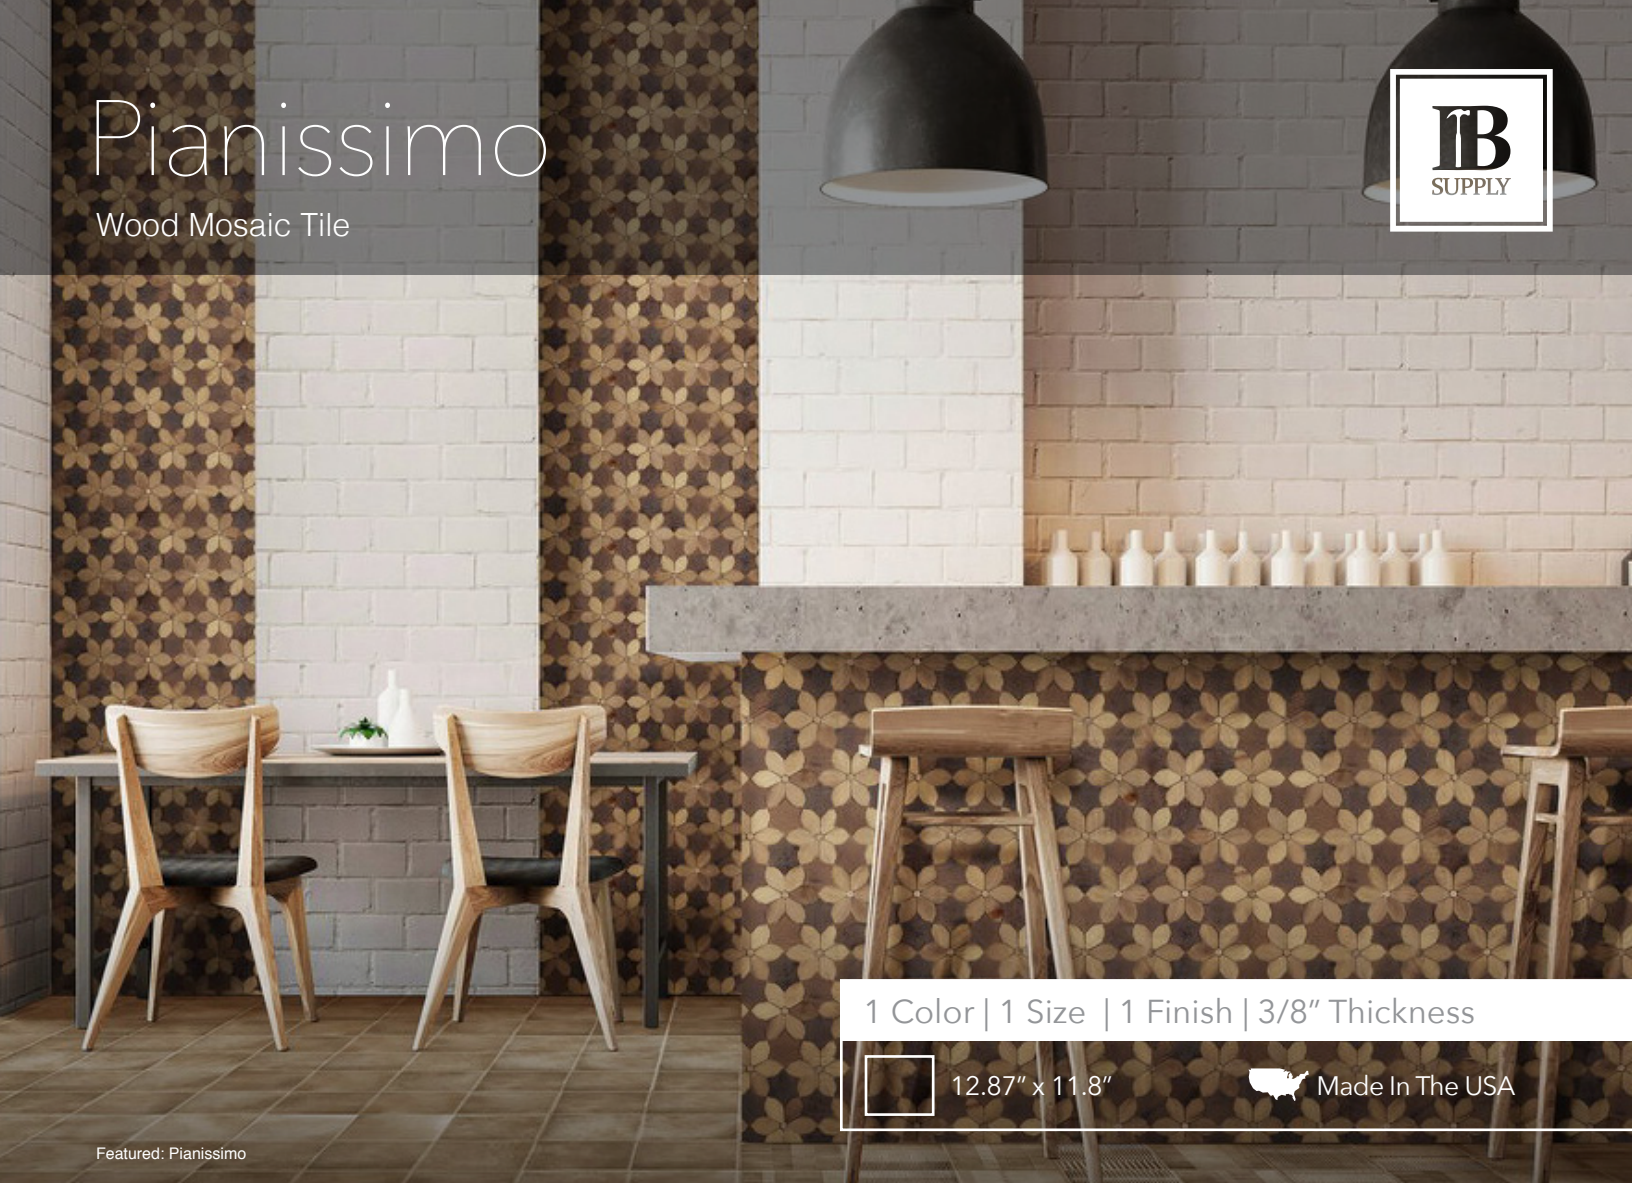

# Pianissimo

Wood Mosaic Tile

1 Color | 1 Size | 1 Finish | 3/8" Thickness

12.87" x 11.8"

Made In The USA

Featured: Pianissimo

Details	Test	Method	Results	Packing	Pcs/Box	SF/Box	Lbs/Box
Wood Mosaic Tile Sheet Size: 12.87" x 11.8" Thickness 3.8"			Testing documentation available to download on <a href="http://www.ib-supply.com">www.ib-supply.com</a>	12.87" x 11.8"	10pc	10 SF	10 Lbs

## Color Options