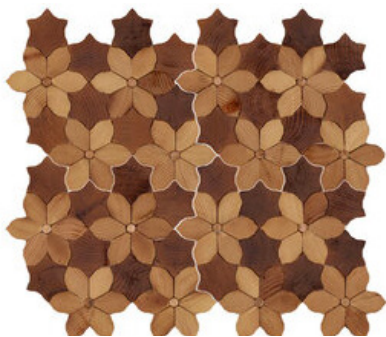

# Pianissimo

Wood Mosaic Tile

1 Color | 1 Size | 1 Finish | 3/8" Thickness

12.87" x 11.8"

Made In The USA

Featured: Pianissimo

Details	Test	Method	Results	Packing	Pcs/Box	SF/Box	Lbs/Box
Wood Mosaic Tile Sheet Size: 12.87" x 11.8" Thickness 3.8"			Testing documentation available to download on <a href="http://www.ib-supply.com">www.ib-supply.com</a>	12.87" x 11.8"	10pc	10 SF	10 Lbs

## Color Options

## Symbols

Natural Wood