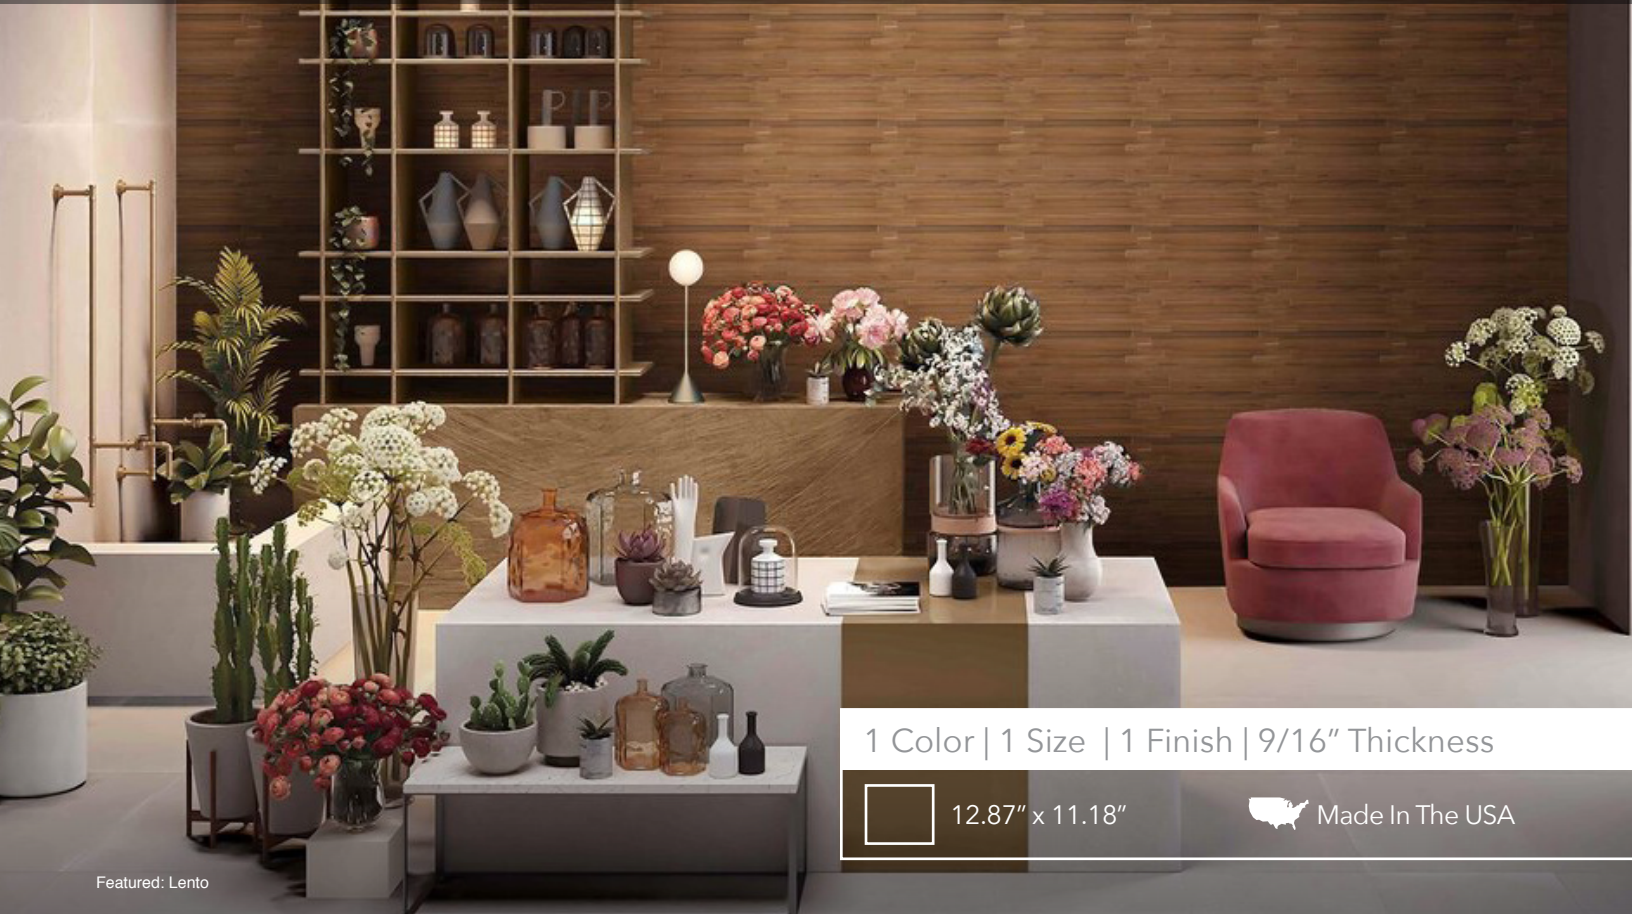

Lento

Wood Mosaic Tile

1 Color | 1 Size | 1 Finish | 9/16" Thickness

12.87" x 11.18"

Made In The USA

Featured: Lento

Details	Test	Method	Results	Packing	Pcs/Box	SF/Box	Lbs/Box
Wood Mosaic Tile Sheet Size: 12.87" x 11.18" Thickness: 9/16"			Testing documentation available to download on www.ib-supply.com	12.87" x 11.18"	10 Pc	9.9 SF	10 Lbs