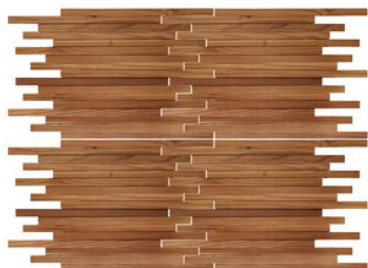

Lento

Wood Mosaic Tile

1 Color | 1 Size | 1 Finish | 9/16" Thickness

12.87" x 11.18"

Made In The USA

Featured: Lento

Details	Test	Method	Results	Packing	Pcs/Box	SF/Box	Lbs/Box
Wood Mosaic Tile Sheet Size: 12.87" x 11.18" Thickness: 9/16"			Testing documentation available to download on www.ib-supply.com	12.87" x 11.18"	10 Pc	9.9 SF	10 Lbs

Color Options

Natural Wood

Symbols