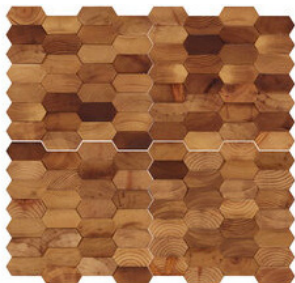

Legato 3D

Wood Mosaic Tile

1 Color | 1 Size | 1 Finish | 9/16" Thickness

12.56" x 11.81"

Made In The USA

Featured: Legato 3D

Details	Test	Method	Results	Packing	Pcs/Box	SF/Box	Lbs/Box
Wood Mosaic Tile Sheet Size: 12.56" x 11.81 Thickness: 9/16"	Testing documentation available to download on www.ib-supply.com			12.56" x 11.81	10pc	10.3 SF	11 Lbs

Color Options

Symbols

Natural Wood