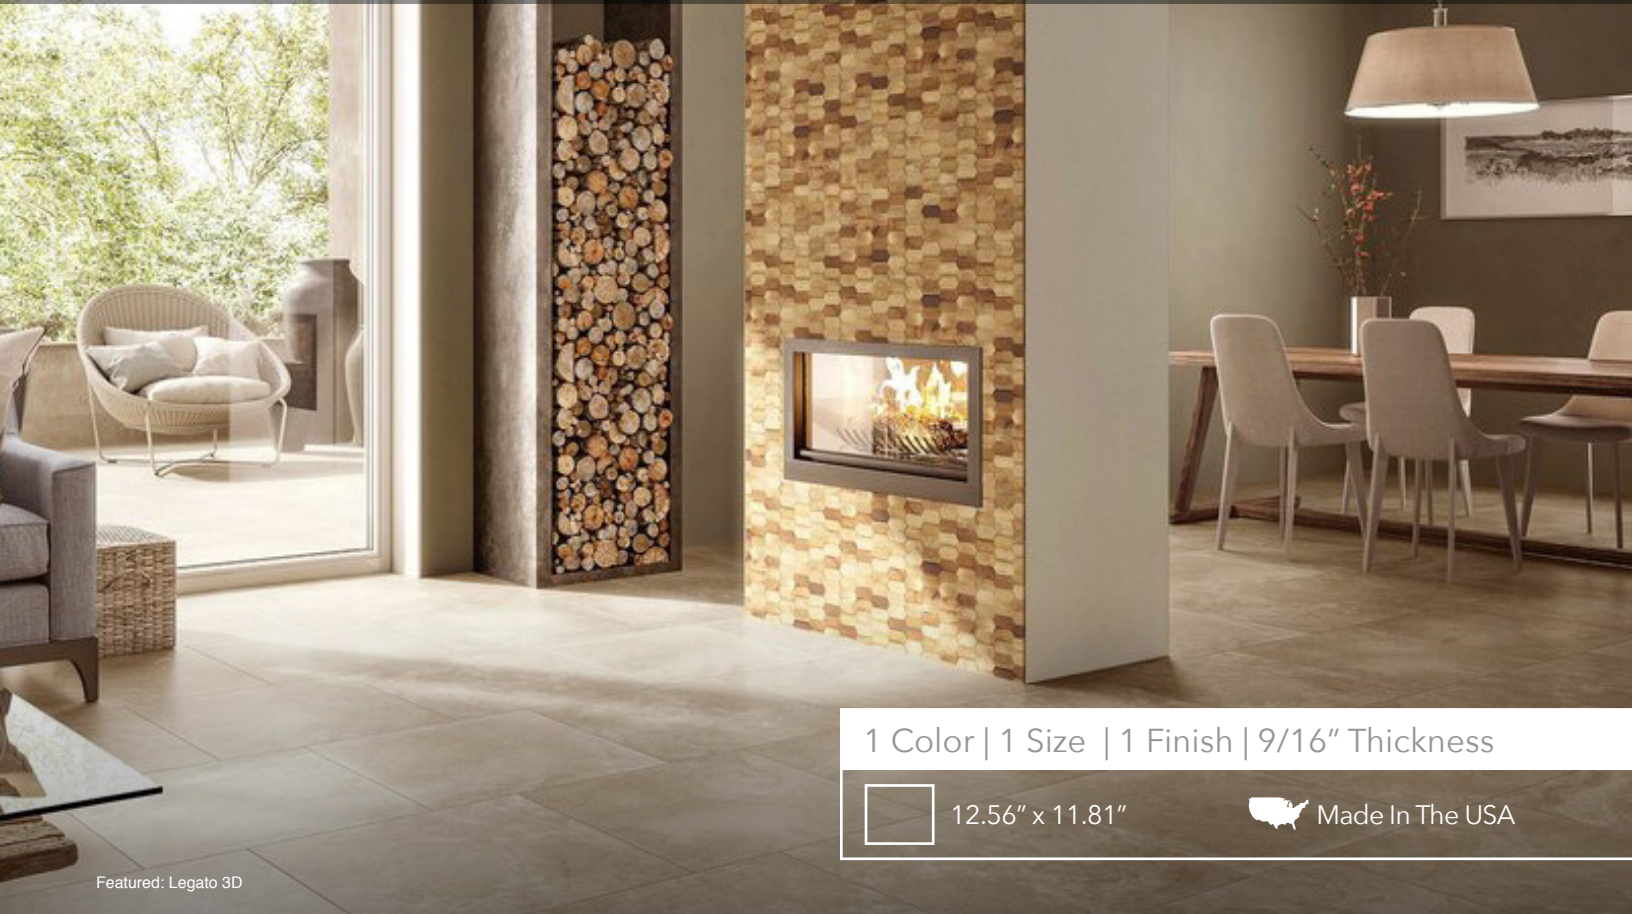

Legato 3D

Wood Mosaic Tile

1 Color | 1 Size | 1 Finish | 9/16" Thickness

12.56" x 11.81"

Made In The USA

Featured: Legato 3D

Details	Test	Method	Results	Packing	Pcs/Box	SF/Box	Lbs/Box
Wood Mosaic Tile Sheet Size: 12.56" x 11.81 Thickness: 9/16"	Testing documentation available to download on www.ib-supply.com			12.56" x 11.81	10pc	10.3 SF	11 Lbs

Color Options

Symbols

Natural Wood