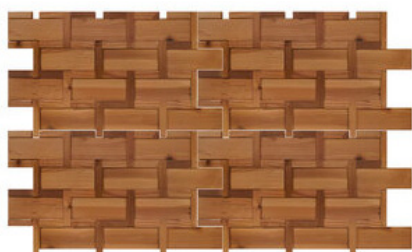

# Divisi

Wood Mosaic Tile

1 Color | 1 Size | 1 Finish | 9/16" Thickness

15.31" x 9.57"

Made In The USA

Featured: Divisi

Details	Test	Method	Results	Packing	Pcs/Box	SF/Box	Lbs/Box
Wood Mosaic Tile Sheet Size: 15.31" x 9.57" Thickness 9/16"			Testing documentation available to download on <a href="http://www.ib-supply.com">www.ib-supply.com</a>	15.31" x 9.57"	10 pc	10.2 SF	9 Lbs

## Color Options

Natural Wood