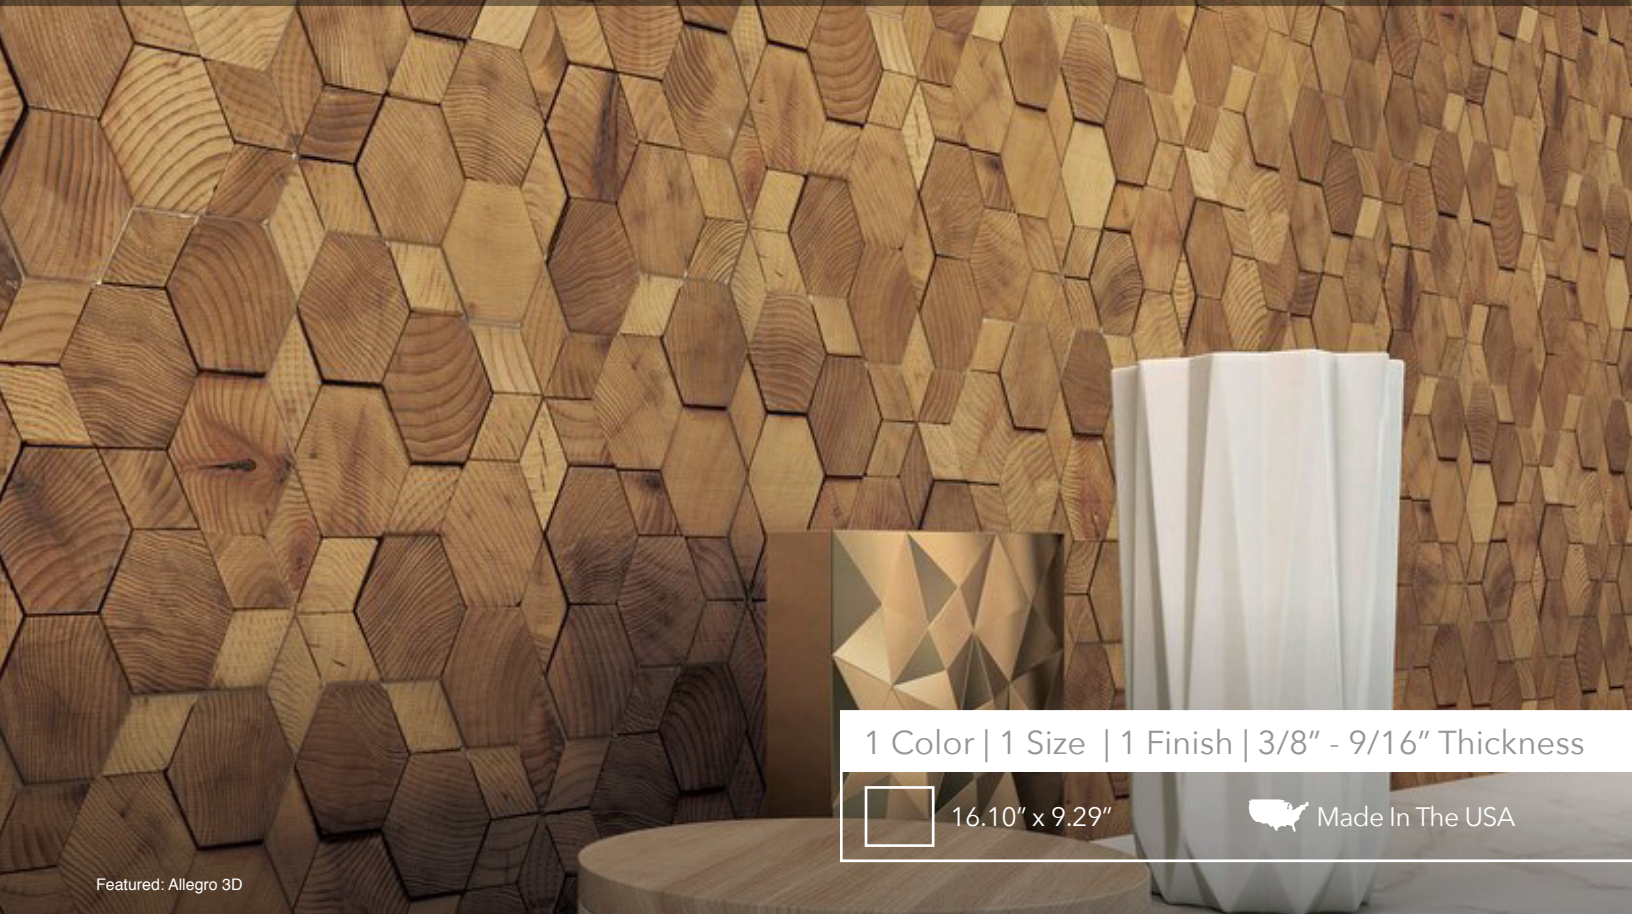

# Allegro 3D

Wood Mosaic Tile

1 Color | 1 Size | 1 Finish | 3/8" - 9/16" Thickness

16.10" x 9.29"

Made In The USA

Featured: Allegro 3D

Details	Test	Method	Results	Packing	Pcs/Box	SF/Box	Lbs/Box
Wood Mosaic Tile Sheet Size: 16.10" x 9.29" Thickness 3/8" - 9/16"			Testing documentation available to download on <a href="http://www.ib-supply.com">www.ib-supply.com</a>	16.10" x 9.29"	10pc	10.4 SF	12 Lbs

## Color Options

Natural Wood