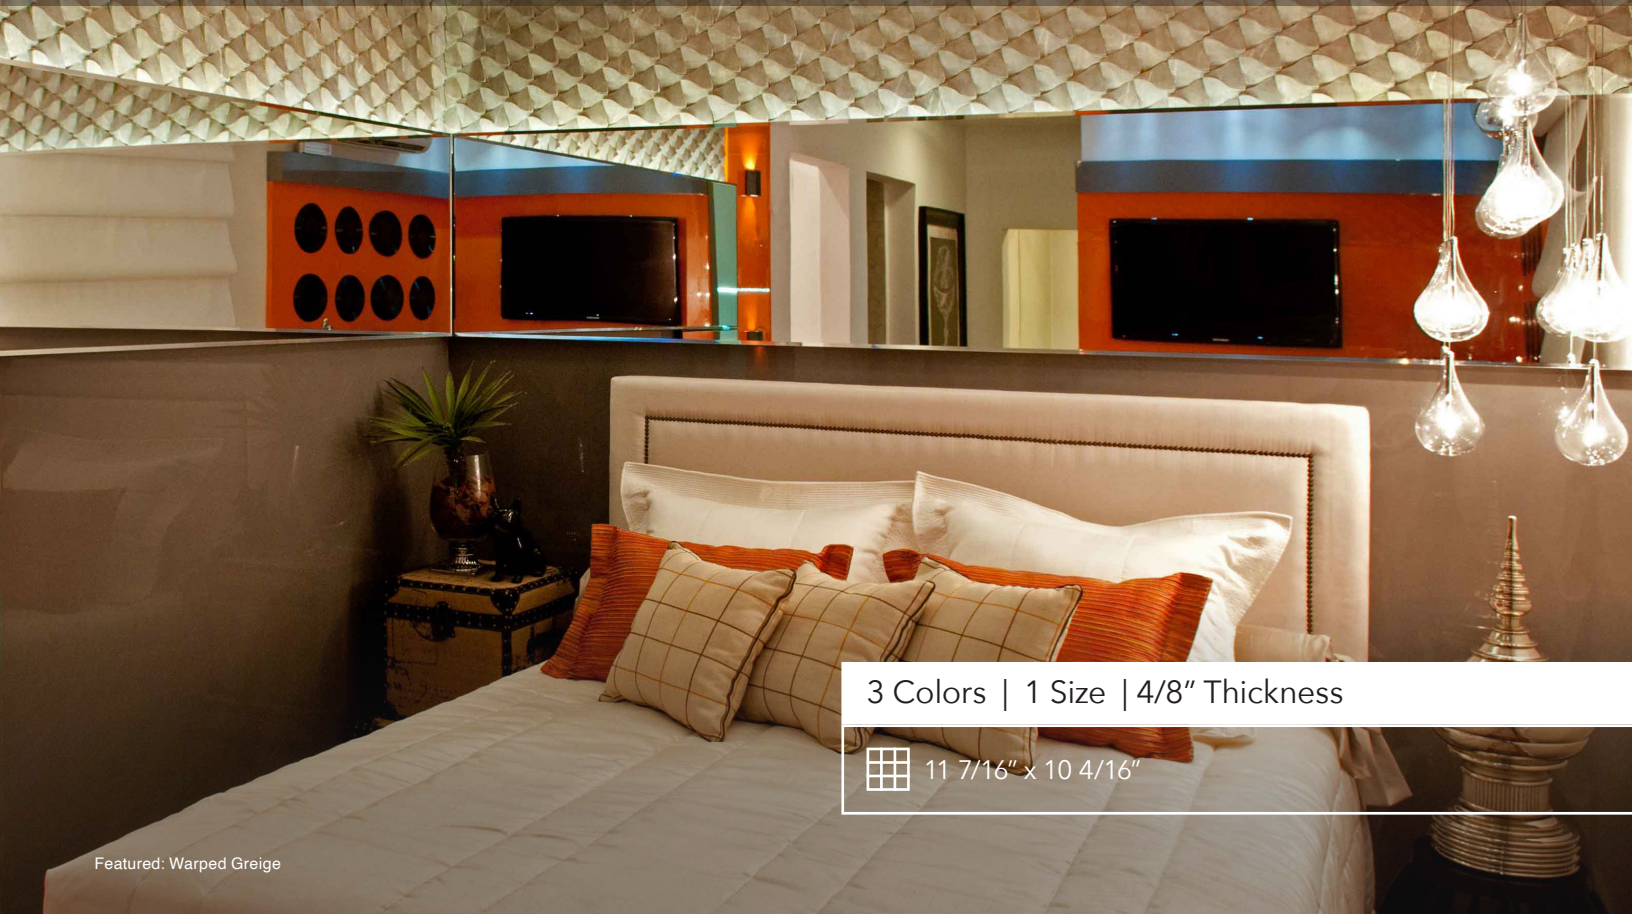

Warped

Marble Mosaic Tile

3 Colors | 1 Size | 4/8" Thickness

 11 7/16" x 10 4/16"

Featured: Warped Greige

| Details | Test | Results | Packing | Pcs/Box | SF/Box | Lbs/Box |
|---|--------------------------------|---------|---------------------|---------|---------|---------|
| Sheet Size: 11 7/16" X 10 4/16" 4/8" Thickness | Testing available upon request | | 11 5/16" x 11 5/16" | | | |
| Finish: Natural | | | Blanco | 5pcs | 4.07 SF | 23 Lbs. |
| Mesh Mounted | | | Greige | 5pcs | 4.07 SF | 23 Lbs. |
| | | | Ice | 5pcs | 4.07 SF | 27 Lbs. |

Color Options

Symbols

Blanco

Greige

Ice

Commercial

Wall Tile

Residential