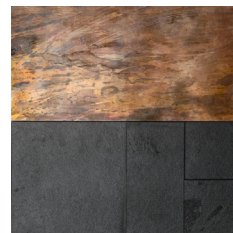

Tectonic

Mosaic Tile

2 Colors | 1 Size | 1/64" Thickness

 11 13/16 x 11 13/16

Featured: Tectonic Black Rust

Details	Test	Results	Packing	Pcs/Box	SF/Box	Lbs/Box
<p>Sheet Size: 11 13/16" x 11 13/16" 1/64" Thickness</p> <p>Material: Natural Stone & Metal</p> <p>Finish: Rust - Metallic Black Rust - Natural/Metal</p> <p>Mesh Mounted</p>	<p>Testing available upon request</p>	<p>11 13/16" x 11 13/16"</p>	<p>Rust</p> <p>Black Rust</p>	<p>9pcs</p> <p>7pcs</p>	<p>8.72 SF</p> <p>6.78 SF</p>	<p>40 Lbs.</p> <p>32 Lbs.</p>

Color Options

Symbols

Rust

Black Rust 1

Black Rust 2

Black Rust 3

Commercial

Wall Tile