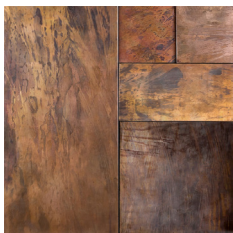

Tectonic

Mosaic Tile

2 Colors | 1 Size | 1/64" Thickness

 11 13/16 x 11 13/16

Featured: Tectonic Black Rust

Details	Test	Results	Packing	Pcs/Box	SF/Box	Lbs/Box
<p>Sheet Size: 11 13/16" x 11 13/16" 1/64" Thickness</p> <p>Material: Natural Stone & Metal</p> <p>Finish: Rust - Metallic Black Rust - Natural/Metal</p> <p>Mesh Mounted</p>	<p>Testing available upon request</p>	<p>11 13/16" x 11 13/16"</p>	<p>Rust</p> <p>Black Rust</p>	<p>9pcs</p> <p>7pcs</p>	<p>8.72 SF</p> <p>6.78 SF</p>	<p>40 Lbs.</p> <p>32 Lbs.</p>

Color Options

Symbols

Rust

Black Rust 1

Black Rust 2

Black Rust 3

Commercial

Wall Tile