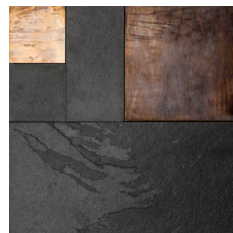

Tectonic

Mosaic Tile

2 Colors | 1 Size | 1/64" Thickness

 11 13/16 x 11 13/16

Featured: Tectonic Black Rust

Details	Test	Results	Packing	Pcs/Box	SF/Box	Lbs/Box
<p>Sheet Size: 11 13/16" x 11 13/16" 1/64" Thickness</p> <p>Material: Natural Stone & Metal</p> <p>Finish: Rust - Metallic Black Rust - Natural/Metal</p> <p>Mesh Mounted</p>	<p>Testing available upon request</p>	<p>11 13/16" x 11 13/16"</p>	<p>Rust</p> <p>Black Rust</p>	<p>9pcs</p> <p>7pcs</p>	<p>8.72 SF</p> <p>6.78 SF</p>	<p>40 Lbs.</p> <p>32 Lbs.</p>

Color Options

Symbols

Rust

Black Rust 1

Black Rust 2

Black Rust 3

Commercial

Wall Tile