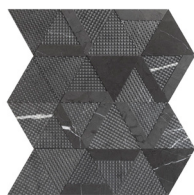

Izu Nero

Marble Mosaic Tile

1 Color | 1 Size | 1/64" Thickness

 9 7/8" x 11 13/32"

Featured: Izu Nero All

Details	Test	Results	Packing	Pcs/Box	SF/Box	Lbs/Box
Sheet Size: 9 7/8" x 11 13/32" 1/64" Thickness Finish: Natural Mesh Mounted	Testing available upon request		9 7/8" x 11 13/32"	7pcs	5.48 SF	30 Lbs.

Color Options

Nero A

Nero B

Nero C

Nero D

Nero E

Symbols

Commercial