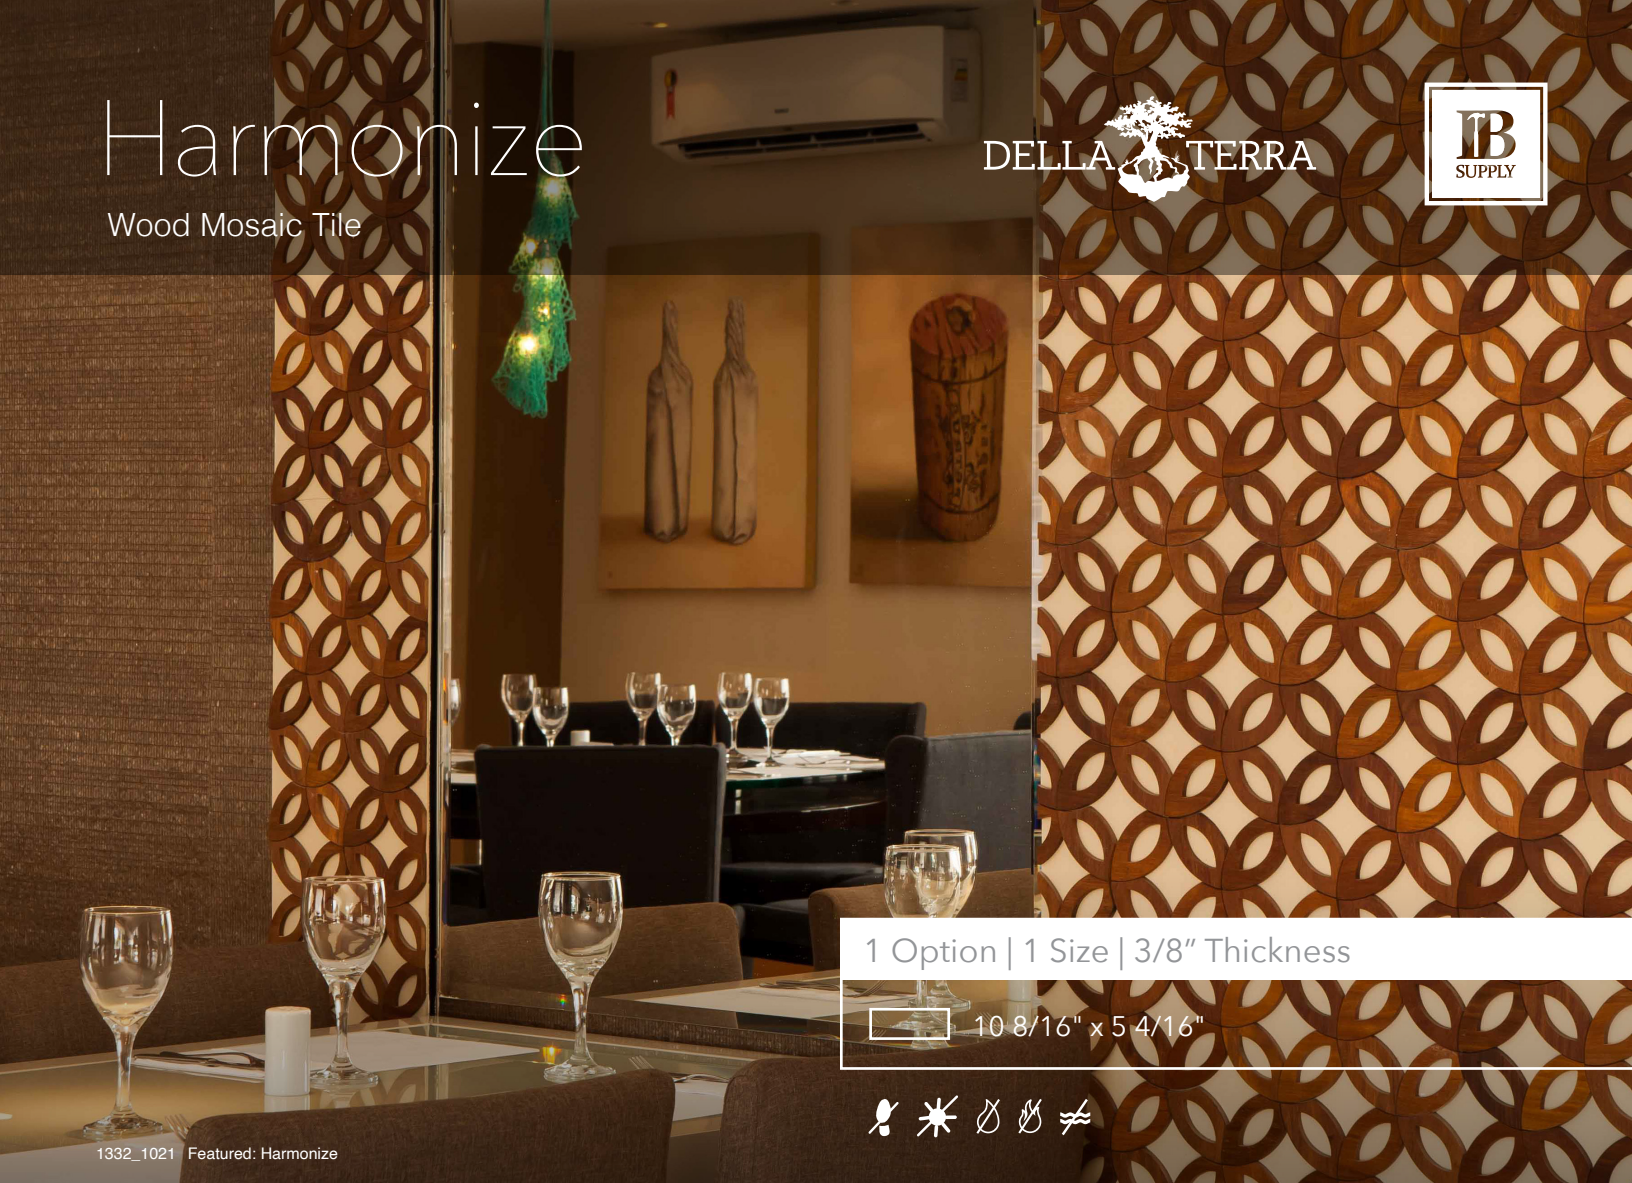

Harmonize

Wood Mosaic Tile

DELLA  TERRA

1 Option | 1 Size | 3/8" Thickness

10 8/16" x 5 4/16"

1332_1021 Featured: Harmonize

Details	Test	Method	Results	Packing	Pcs/Box	SF/Box	Lbs/Box
Material Wood Format Semplice	Available Upon Request			10 8/16 x 5 4/16	10pc	3.85 SF	N/A