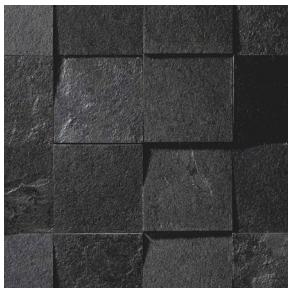

Fun House

Mosaic Tile

DELLA  TERRA

DYNAMIC
STONE & TILE

2 Colors | 1 Size

 11 7/16" x 11 7/16"

Featured: Fun House Nero

Details	Test	Results	Packing	Pcs/Box	SF/Box	Lbs/Box
Sheet Size: 11 7/16" x 11 7/16"	Testing available upon request		11 7/16" x 11 7/16"			
Material: Nero - Natural Stone White - Marble				5pcs	4.53 SF	31 Lbs.
Mesh Mounted				4pcs	3.62 SF	26 Lbs.

Color Options

Symbols

Nero

White

Commercial

Wall Tile

Residential

Shade Variation