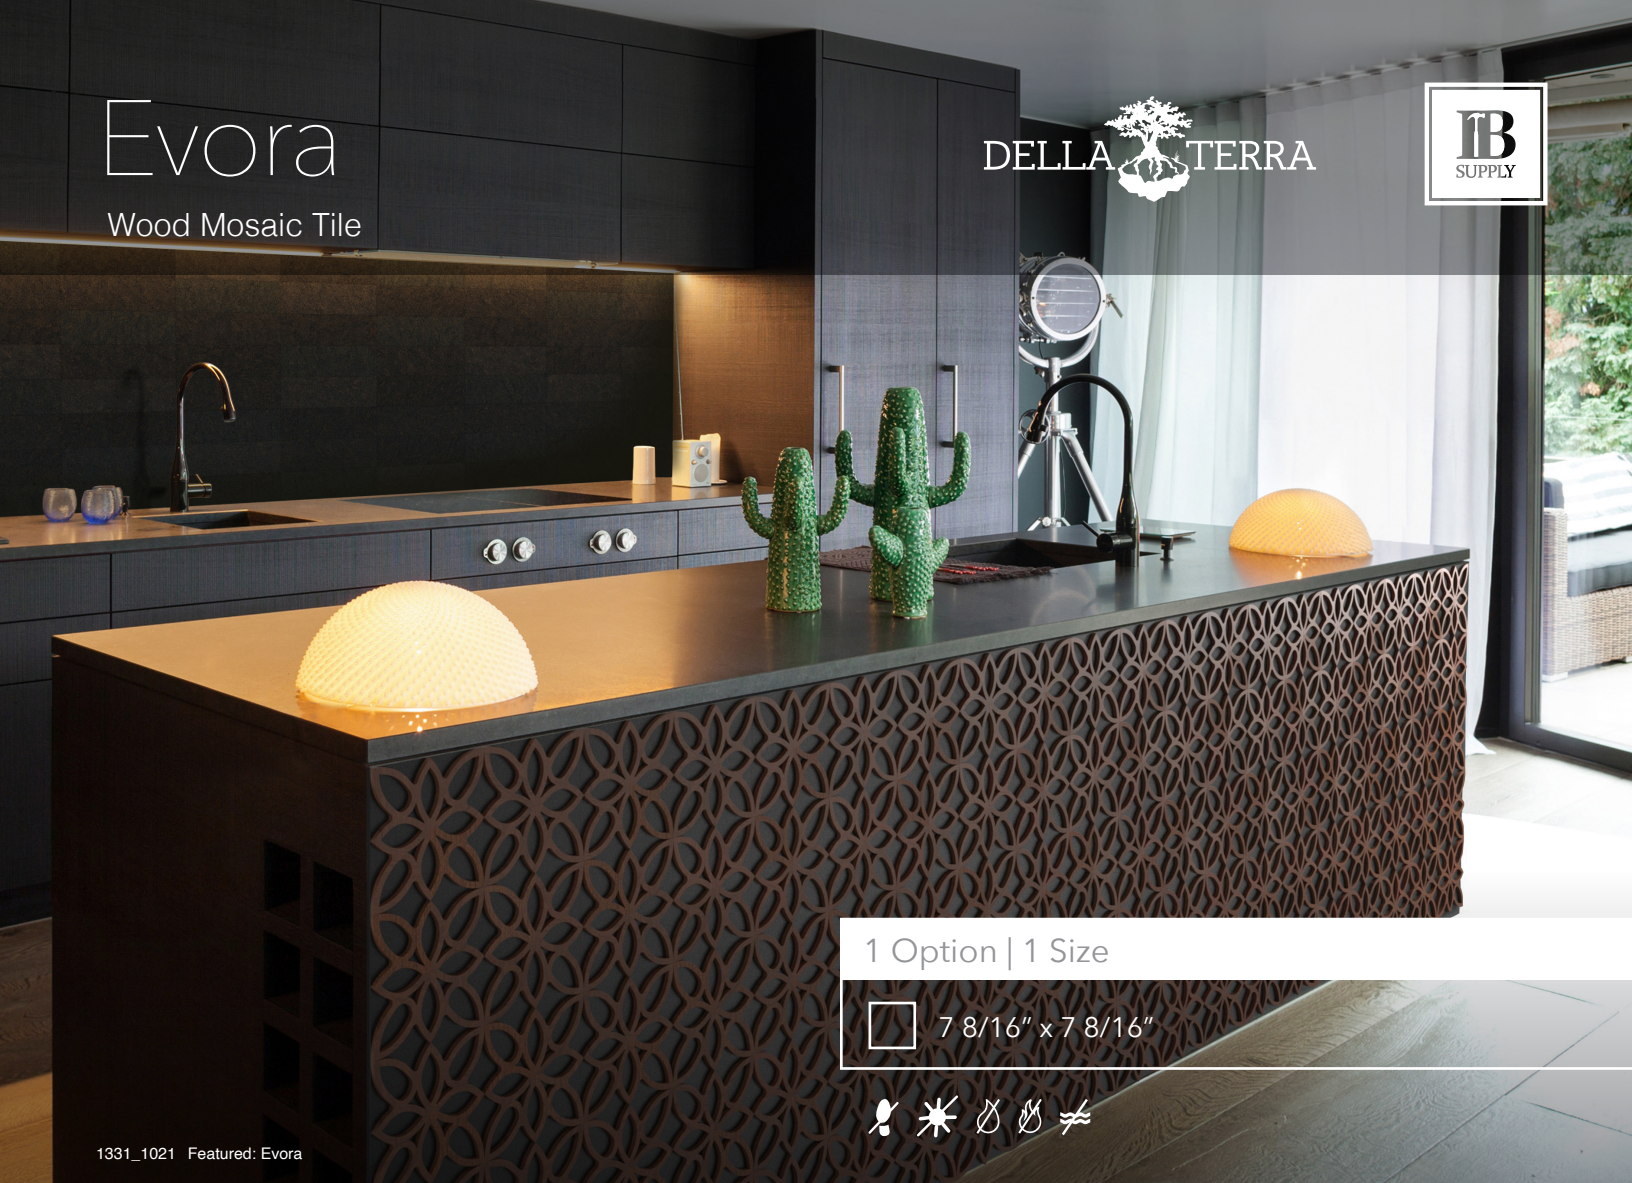

Evora

Wood Mosaic Tile

DELLA  TERRA

1 Option | 1 Size

 7 8/16" x 7 8/16"

1331_1021 Featured: Evora

Details	Test	Method	Results	Packing	Pcs/Box	SF/Box	Lbs/Box
Material Wood Format Semplice	Available Upon Request			7 8/16 x 7 8/16	10pc	2.8 SF	9.59 Lbs

Color Options

Evora

Symbols