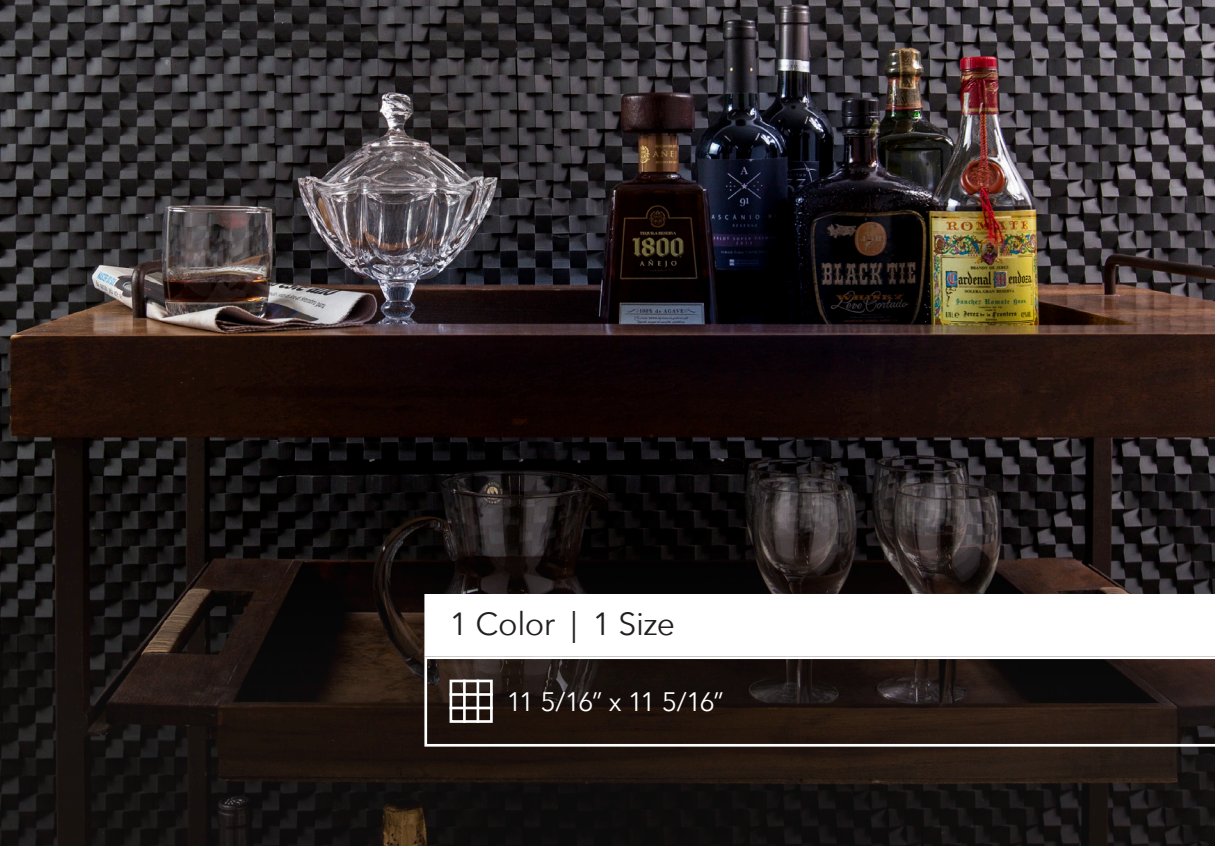

Del Triade

Natural Stone Mosaic Tile

1 Color | 1 Size

 11 5/16" x 11 5/16"

Featured: Del Triade

Details	Test	Results	Packing	Pcs/Box	SF/Box	Lbs/Box
Sheet Size: 11 5/16" x 11 5/16" Finish: Natural Mesh Mounted	Testing available upon request		11 5/16" x 11 5/16"	6pcs	5.36 SF	24 Lbs.

Color Options

Del Triade

Symbols