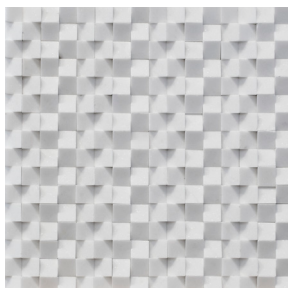

Del Roure

Natural Stone Mosaic Tile

2 Colors | 1 Size

 11 5/16" x 11 5/16"

Featured: Del Roure Nero

Details	Test	Results	Packing	Pcs/Box	SF/Box	Lbs/Box
---------	------	---------	---------	---------	--------	---------

Sheet Size: 11 5/16" x 11 5/16"	Testing available upon request		11 5/16" x 11 5/16"	6pcs	5.36 SF	26 Lbs.
---------------------------------	--------------------------------	--	---------------------	------	---------	---------

Finish: Natural

Mesh Mounted

Color Options

Symbols

Blanc

Nero

Commercial

Wall Tile