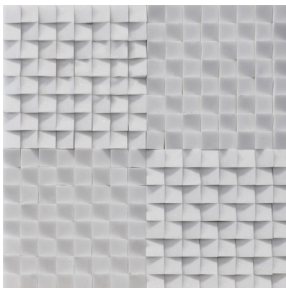

# Del Quattro

Natural Stone Mosaic Tile

DELLA  TERRA

2 Colors | 1 Size | 3/8" Thickness

 11 5/16" x 11 5/16"

Featured: Del Quattro Nero

Details	Test	Results	Packing	Pcs/Box	SF/Box	Lbs/Box
Sheet Size: 11 5/16" x 11 5/16" 3/8" Thickness  Finish: Natural  Mesh Mounted	Testing available upon request		11 5/16" x 11 5/16"	6pcs	5.36 SF	24 Lbs.

## Color Options

Blanc

Nero