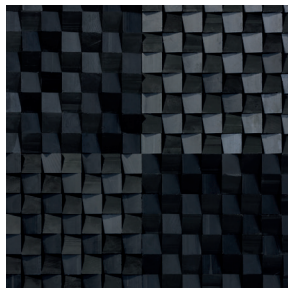

# Del Quattro

Natural Stone Mosaic Tile

DELLA  TERRA

2 Colors | 1 Size | 3/8" Thickness

 11 5/16" x 11 5/16"

Featured: Del Quattro Nero

Details	Test	Results	Packing	Pcs/Box	SF/Box	Lbs/Box
Sheet Size: 11 5/16" x 11 5/16" 3/8" Thickness  Finish: Natural  Mesh Mounted	Testing available upon request		11 5/16" x 11 5/16"	6pcs	5.36 SF	24 Lbs.

## Color Options

Blanc

Nero