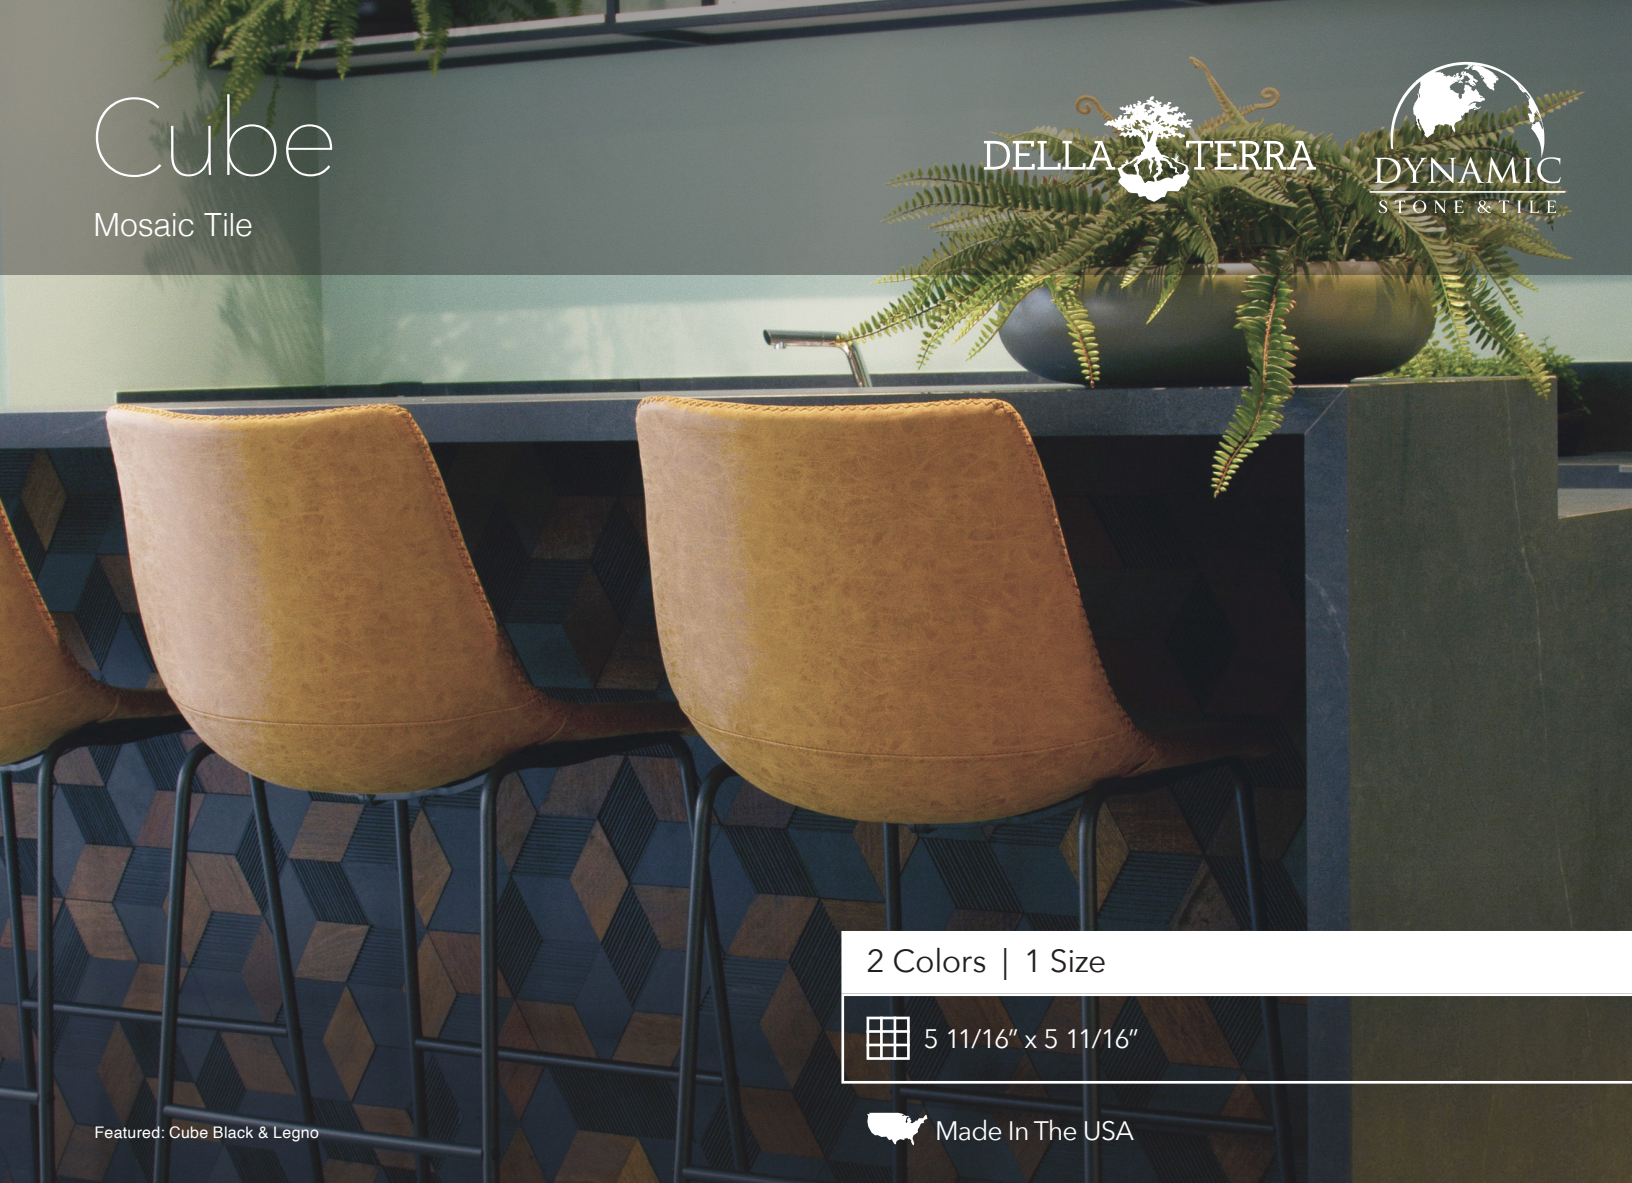

Cube

Mosaic Tile

DELLA  TERRA

DYNAMIC  STONE & TILE

2 Colors | 1 Size

 5 11/16" x 5 11/16"

 Made In The USA

Featured: Cube Black & Legno

Details	Test	Results	Packing	Pcs/Box	SF/Box	Lbs/Box
<p>Sheet Size: 5 11/16" x 5 11/16"</p> <p>Finish: Natural</p> <p>Material: Black - Natural Stone Legno - Wood & Natural Stone</p> <p>Mesh Mounted</p>	<p>Testing available upon request</p>		<p>5 11/16" x 5 11/16"</p>	<p>19pcs 19pcs</p>	<p>3.72 SF 3.72 SF</p>	<p>19 Lbs. 16 Lbs.</p>

Color Options

Symbols

Black

Legno

Commercial

Wall Tile

Residential

Natural

Shade Variation