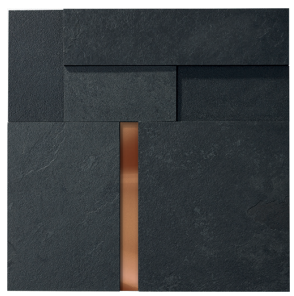

Cliff

Mosaic Tile

DELLA  TERRA

 DYNAMIC
STONE & TILE

3 Colors | 1 Size | 1/16" Thickness

 11 13/32" x 11 13/32"

Featured: Cliff Negro

Details	Test	Results	Packing	Pcs/Box	SF/Box	Lbs/Box
<p>Sheet Size: 11 13/32" x 11 13/32" 1/16" Thickness</p> <p>Material: Copper - Metal & Natural Stone Negro - Marble Silver - Marble & Metal</p> <p>Mesh Mounted</p>	Testing available upon request		11 13/32" x 11 13/32"			
				4pcs	3.62 SF	25 Lbs.
				3pcs	2.72 SF	26 Lbs.
				3pcs	2.72 SF	25 Lbs.

Color Options

Symbols

Copper

Negro

Silver