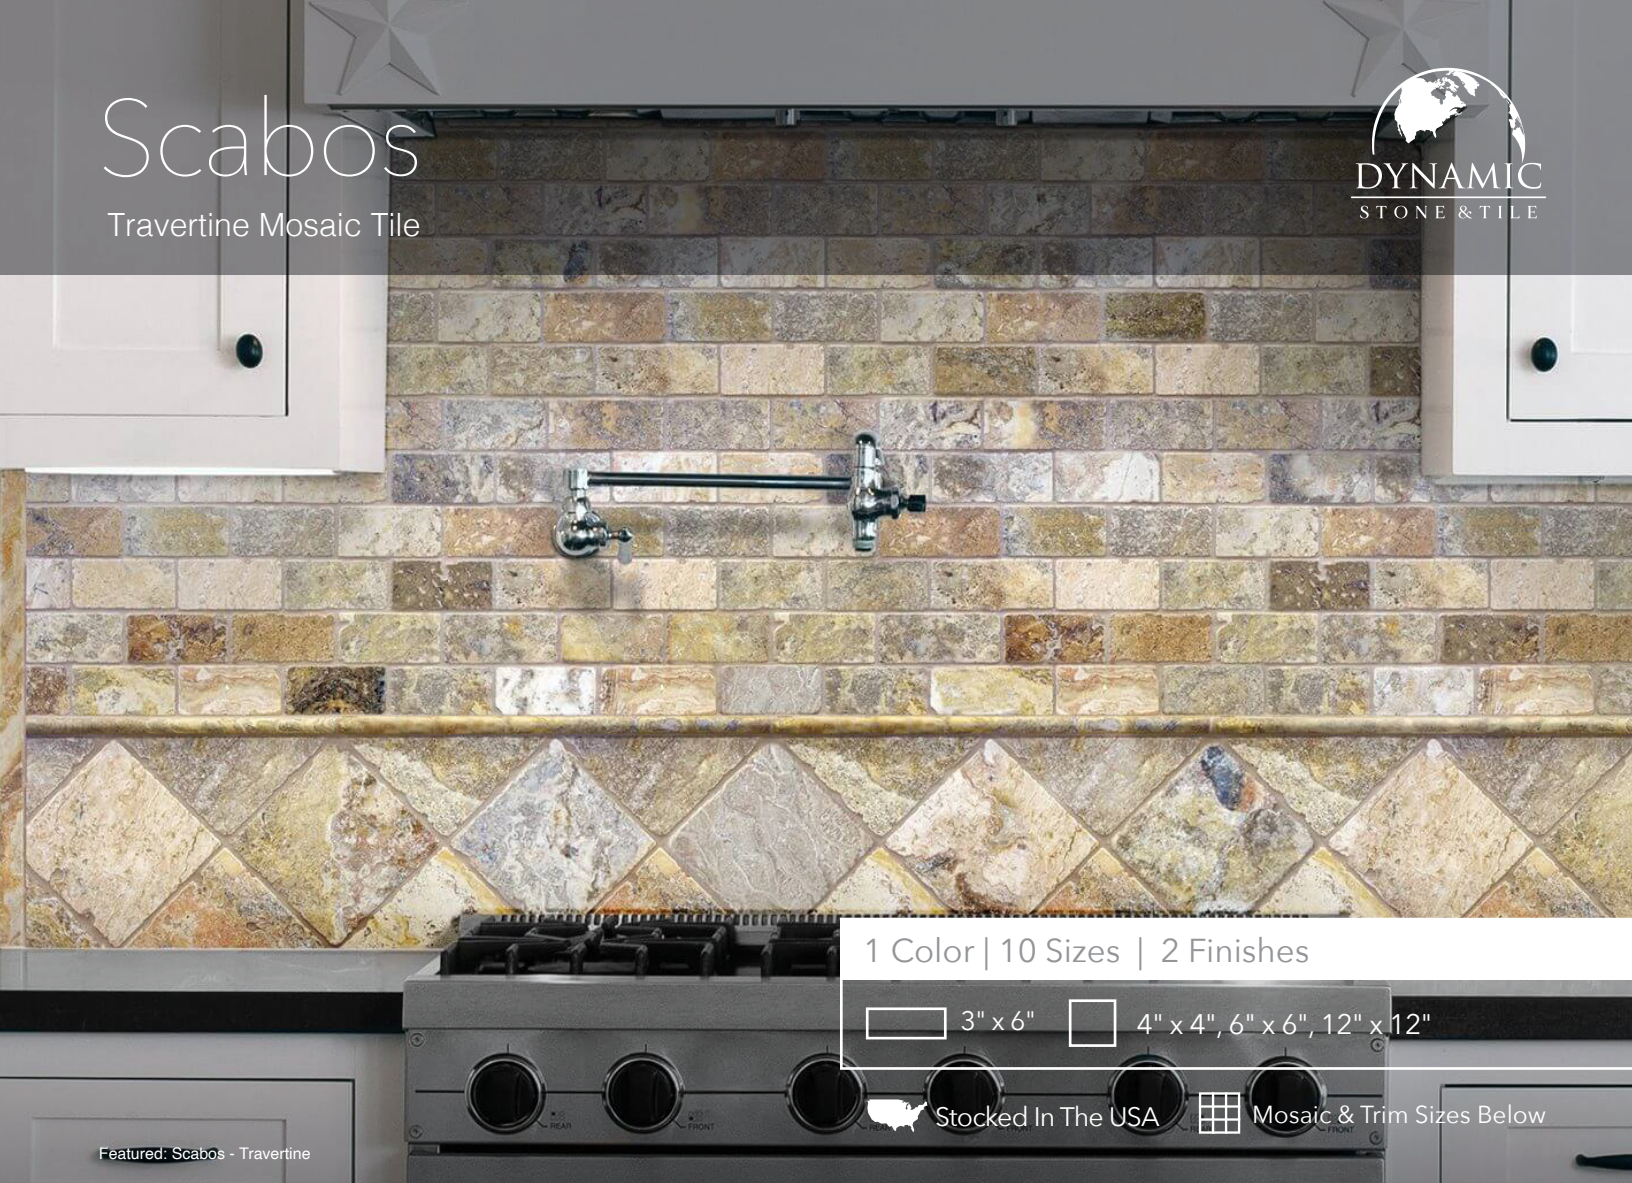

# Scabos

Travertine Mosaic Tile

1 Color | 10 Sizes | 2 Finishes

3" x 6"
  4" x 4", 6" x 6", 12" x 12"

Stocked In The USA
  Mosaic & Trim Sizes Below

Featured: Scabos - Travertine

Details	Testing	Packing	Pcs/Box	SF/Box	Lbs/Box
Sizes Available: 3" x 6" 4" x 4"   6" x 6"   12" x 12" 2" x 2"   2" x 4"   2" x 12"	Available upon request.	3" x 6" Tumbled 4" x 4" Tumbled 6" x 6" Tumbled 12" x 12" Tumbled 2" x 2" Tumbled 2" x 4" Brick Tumbled Random Strip Tumbled Roman Pattern Tumbled 2" x 12" Chairrail Honed 5/18 x 12 Pencil Honed	44 Pcs 50 Pcs 22 Pcs 10 Pcs 10 Pcs 10 Pcs 10 Pcs 10 Pcs 10 Pcs 36 Pcs 60 Pcs	5.38 SF 5.38 SF 5.38 SF 10 SF 10 SF 10 SF 10 SF 10 SF 10 SF	27.7 Lbs 27 Lbs 27.9 Lbs 52 Lbs 46.1 Lbs 48.2 Lbs 47.3 Lbs 48 Lbs 46.8 Lbs 27.2 Lbs

We suggest selecting a grout color closest to tile selection color.

### Color Options

Scabos - Variation