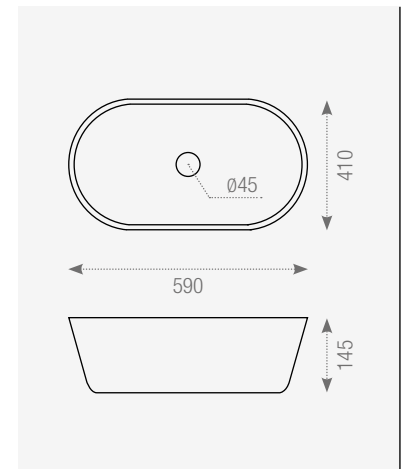

Pintado a mano /
Hand painted