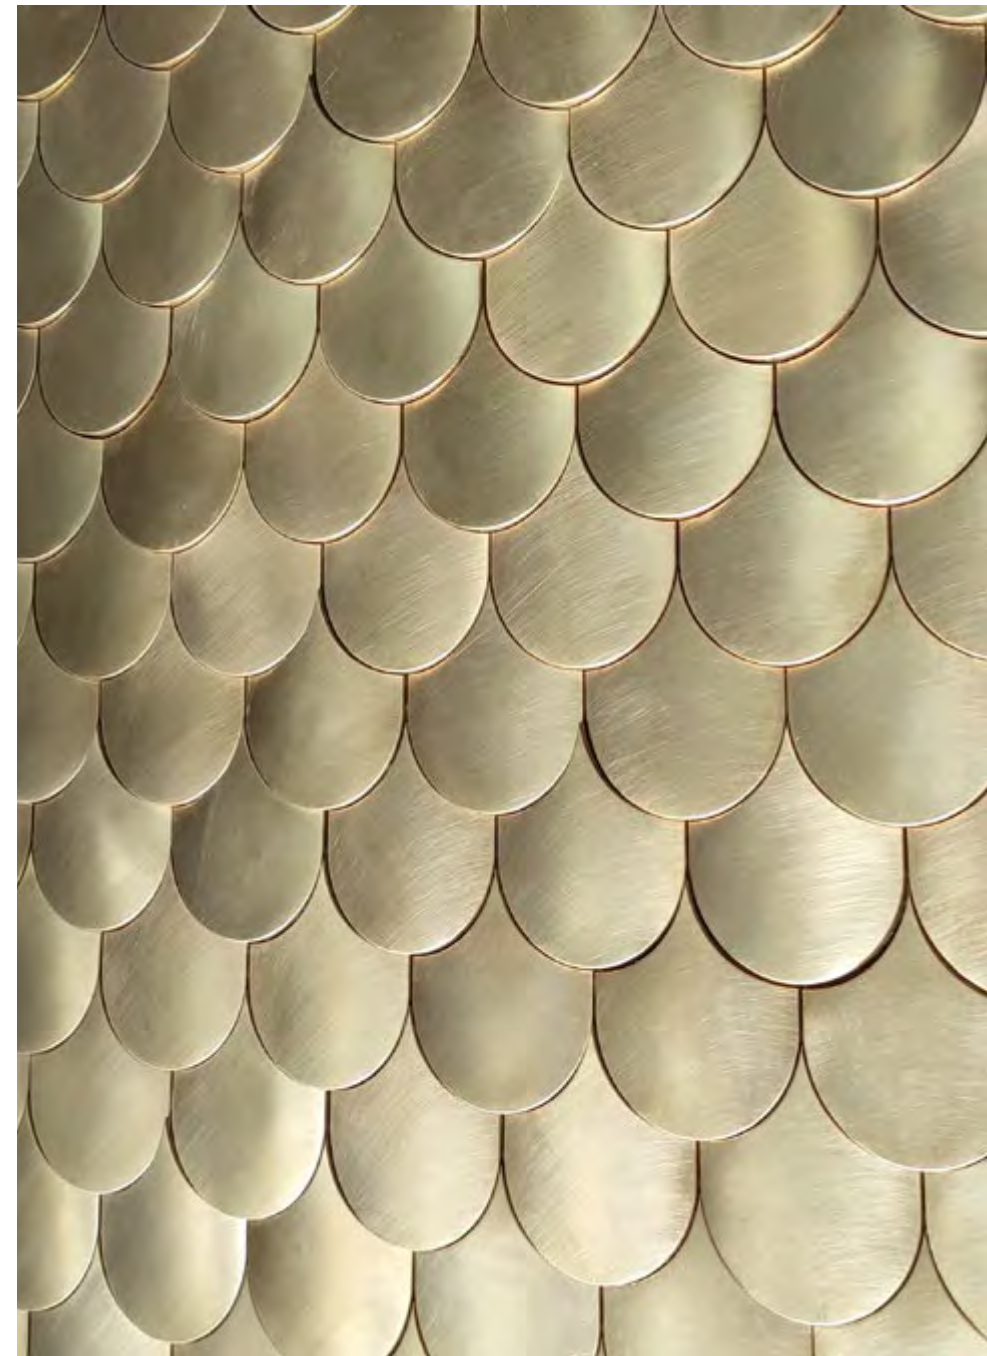

186922 Mandala 28x28 cm./11"x11"

• = Ok C = Consultar/Consult

187138 Frozen 28x28 cm./11"x11"

• = Ok C = Consultar/Consult

188010 Lavabo Heller Rose Gold 36x36x12 cm./14.2"x14.2"x4.7"

187952 Leonardo Black 30x90 cm./11.8"x35.4"