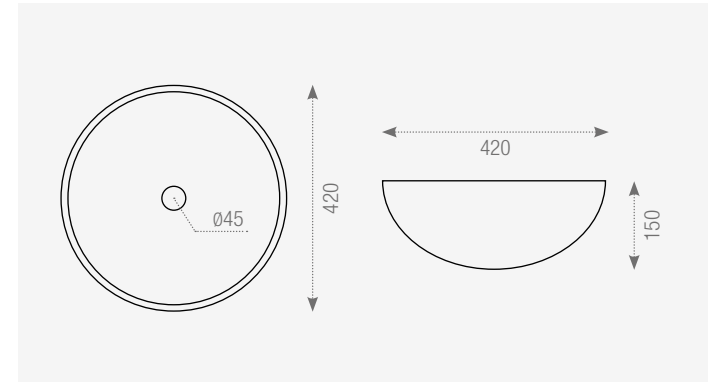

186881 Bowl Black-dk
42x42x15 cm./16.5"x16.5"x5.9" E075

187374 Bowl Bianco-dk
42x42x15 cm./16.5"x16.5"x5.9" E075

187376 Bowl Glace-dk
42x42x15 cm./16.5"x16.5"x5.9" E075

187377 Bowl Verde-dk
42x42x15 cm./16.5"x16.5"x5.9" E075