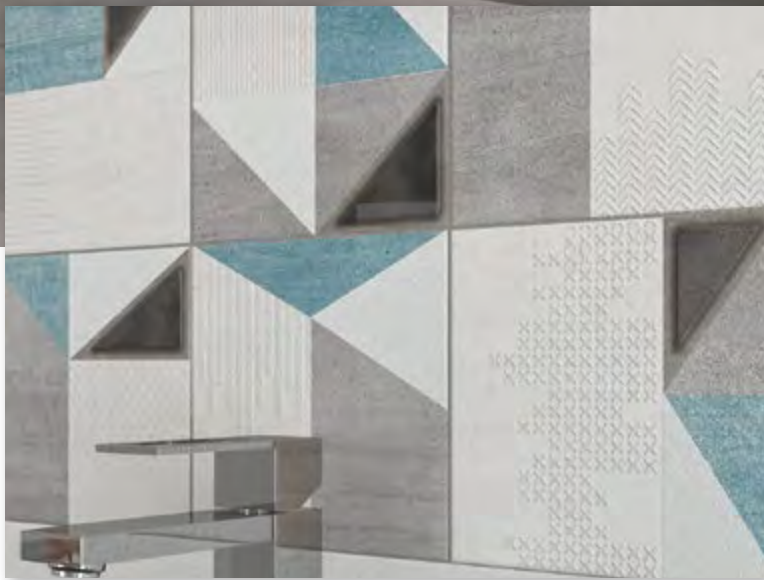

187313 Hipster Smoke 30×90 cm./11.8"×35.4"	•	•	•	•	•	•	•	•	•	•	•	•	•	•
187494 Hipster White 30×90 cm./11.8"×35.4"	•	•	•	•	•	•	•	•	•	•	•	•	•	•
187323 Lavabo Madison 45×45×13 cm./17.7"×17.7"×5.1"	•	•	•	•	•	•	•	•	•	•	•	•	•	•
187292 Smoke Rec 60×60 cm./23.6"×23.6"	•	•	•	•	C	•	•	C	•	•	•	•	•	•
187516 Tangram 30×90 cm./11.8"×35.4"	•	•	•	•	•	•	•	•	•	•	•	•	•	•

• = Ok C = Consultar/Consult