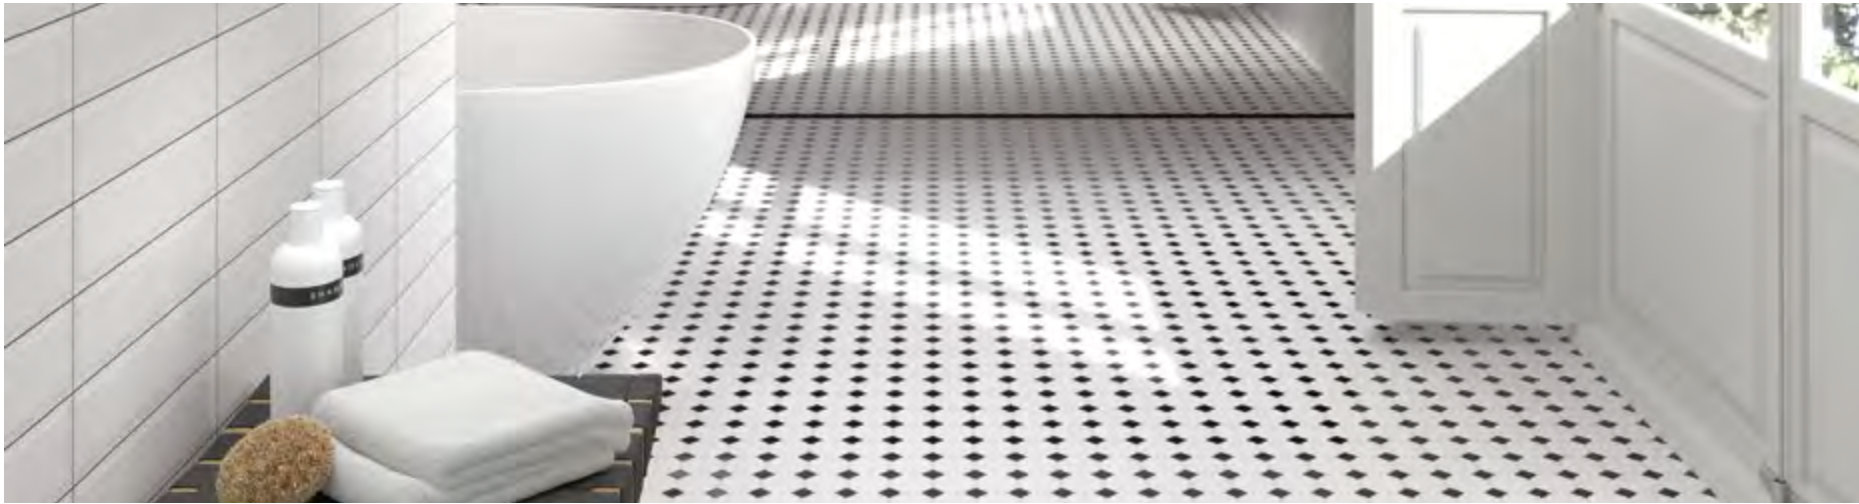

CONTRACT MOSAICS

Venta a cajas completas
Sold per complete boxes